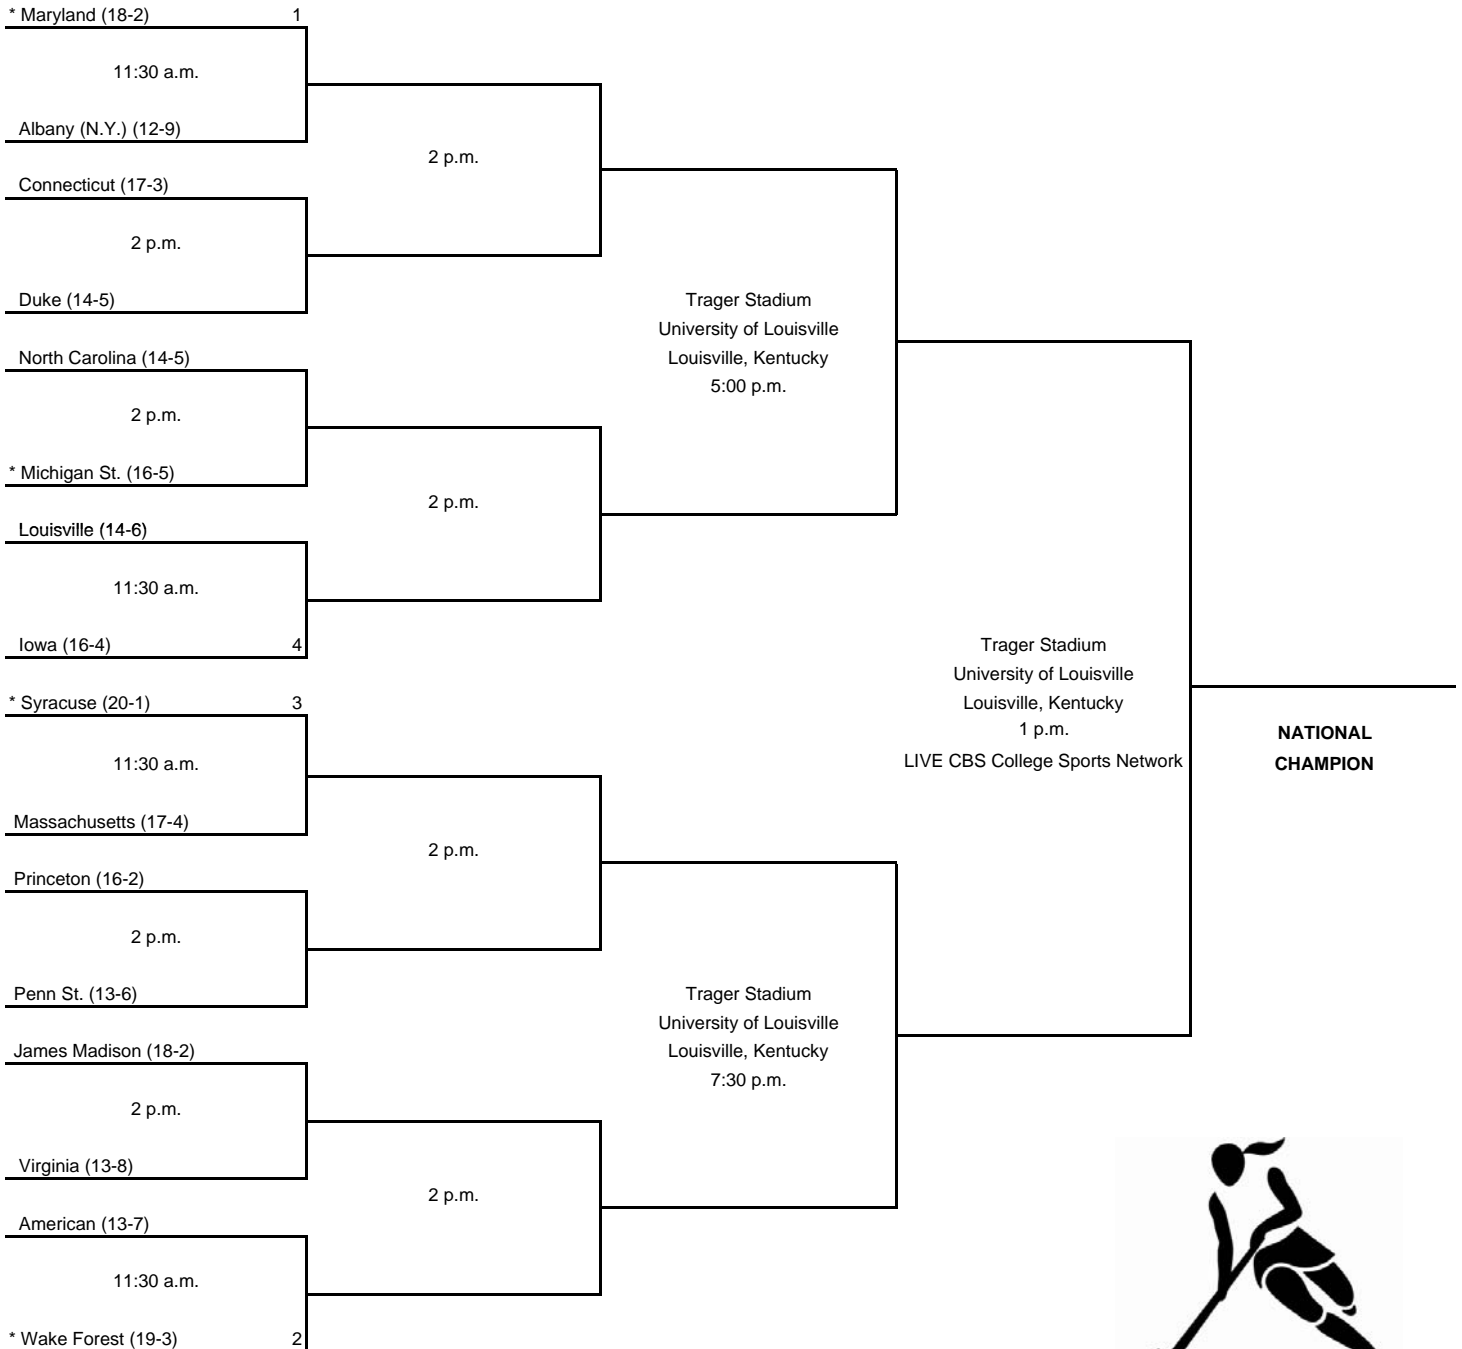

# 2008 Division I Field Hockey Championship

**First Round**  
November 15

**Second Round**  
November 16

**Semifinals**  
November 21

**Championship**  
November 23

\*Denotes host institution  
Home team is the seeded team in the seeded game.  
In the non-seeded game, the team on the top of the bracket is the home team.